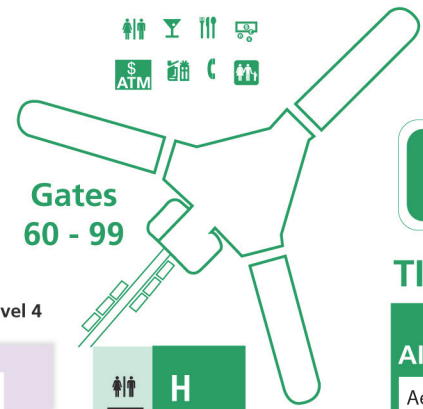

ORLANDO INTERNATIONAL AIRPORT

A TERMINAL

TICKETING & GATES Level 3

AIRLINE	TICKETING	GATES
AeroMexico	A	1-29
Air Canada	B	1-29
Air Transat	B	1-29
AirTran Airways	D	100-129
Alaska Airlines	B	1-29
American	A	1-29
AviancaTaca	B	1-29
CanJet	B	1-29
Caribbean	A	1-29
Copa	C	1-29
Gol	B	1-29
JetBlue	C	1-29
LAN	B	1-29
Southwest	D	100-129
SunWing	B	1-29
TAM	A	1-29
Virgin Atlantic	C	60-99
Virgin America	B	100-129
Volaris	A	1-29
WestJet	B	1-29

BAGGAGE CLAIM Carousels 1-16 Level 2

Pet Relief Area

BAGGAGE CLAIM - 8A Level 1

BUSES & RESORT TRANSPORTATION
Lynx (City Bus)

ON AIRPORT RENTAL CAR AGENCIES
Advantage, Alamo, Avis, Budget, Dollar, E-Z, Enterprise, Hertz, L&M, National and Thrifty

Taxis, Towncar, Limousine, Shuttles - Mears

- Aviation Authority
- Companion Care
- Escalators
- Hotel
- Lost & Found
- Automated Teller Machines
- Currency Exchange
- Elevator to Pedestrian Tunnels
- Information

B TERMINAL

TICKETING & GATES Level 3

AIRLINE	TICKETING	GATES
Aer Lingus	F	1-29
Bahamasair	F	30-59
British Airways	F	60-99
Continental	E	30-59
Delta	H	60-99
Frontier	G	60-99
Lufthansa	G	60-99
Miami Air	G	1-29
Silver	F	30-59
Spirit	E	30-59
Sun Country	H	60-99
United	F	30-59
US Airways	E	30-59