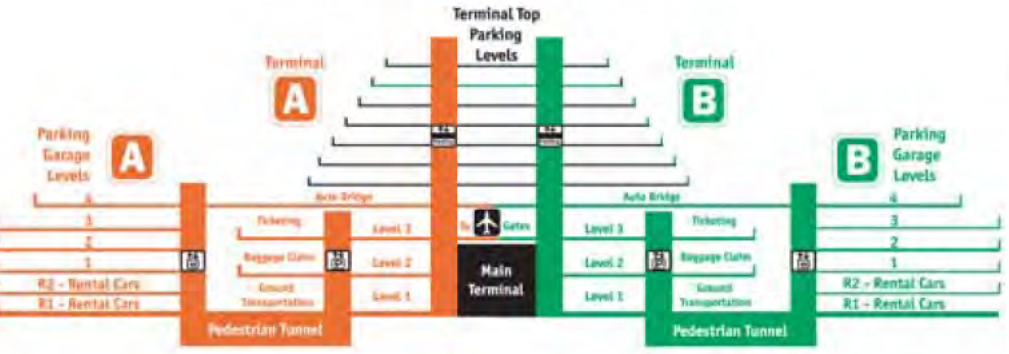

P PARKING GARAGES