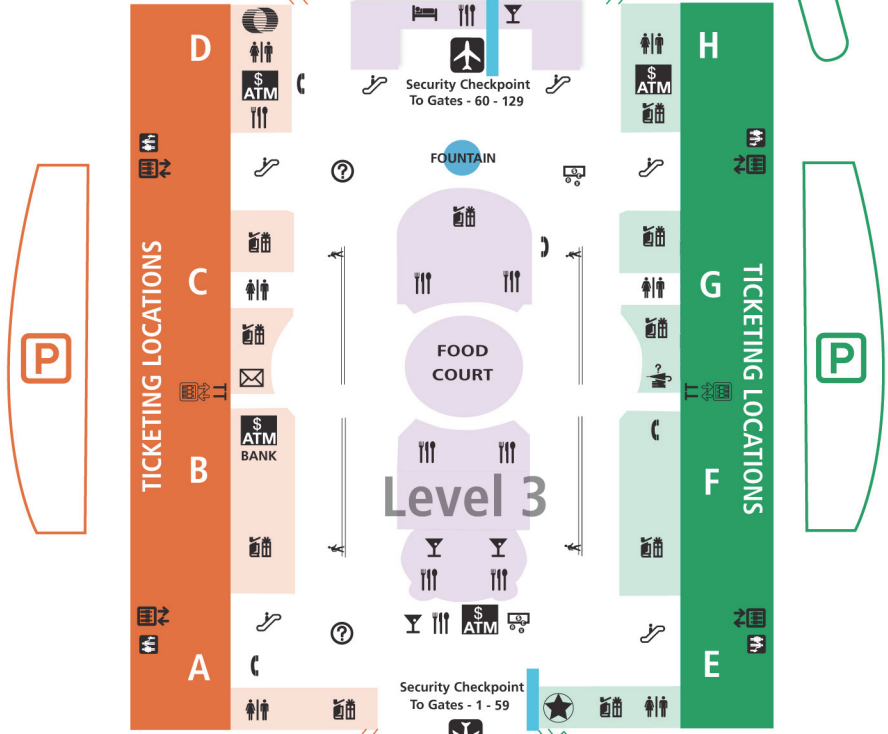

ORLANDO INTERNATIONAL AIRPORT

A TERMINAL

TICKETING & GATES Level 3

AIRLINE	TICKETING	GATES
AeroMexico	A	1-29
Air Canada	B	1-29
Air Transat	B	1-29
AirTran Airways	D	100-129
Alaska Airlines	B	1-29
American	A	1-29
AviancaTaca	B	1-29
CanJet	B	1-29
Caribbean	A	1-29
Copa	C	1-29
Gol	B	1-29
JetBlue	C	1-29
LAN	B	1-29
Southwest	D	100-129
SunWing	B	1-29
TAM	A	1-29
Virgin Atlantic	C	60-99
Virgin America	B	100-129
Volaris	A	1-29
WestJet	B	1-29

BAGGAGE CLAIM Carousels 1-16 Level 2

Pet Relief Area

BAGGAGE CLAIM - 8A Level 1

BUSES & RESORT TRANSPORTATION
Lynx (City Bus)

ON AIRPORT RENTAL CAR AGENCIES
Advantage, Alamo, Avis, Budget, Dollar, E-Z, Enterprise, Hertz, L&M, National and Thrifty

B TERMINAL

TICKETING & GATES Level 3

AIRLINE	TICKETING	GATES
Aer Lingus	F	1-29
Bahamasair	F	30-59
British Airways	F	60-99
Continental	E	30-59
Delta	H	60-99
Frontier	G	60-99
Lufthansa	G	60-99
Miami Air	G	1-29
Silver	F	30-59
Spirit	E	30-59
Sun Country	H	60-99
United	F	30-59
US Airways	E	30-59

A GARAGE	
Level	R1 Alligators
	R2 Manatees
	1 Wild Pigs
	2 Bears
	3 Raccoons
	4 Turtles

TERMINAL TOP GARAGE

Level	4 Wading Birds
	5 Owls
	6 Flamingos
	7 Turkeys
	8 Seagulls
	9 Pelicans
	10 Eagles

Access by A or B garages.
Terminal Top Elevator access
"A" and "B" sides of the terminal.