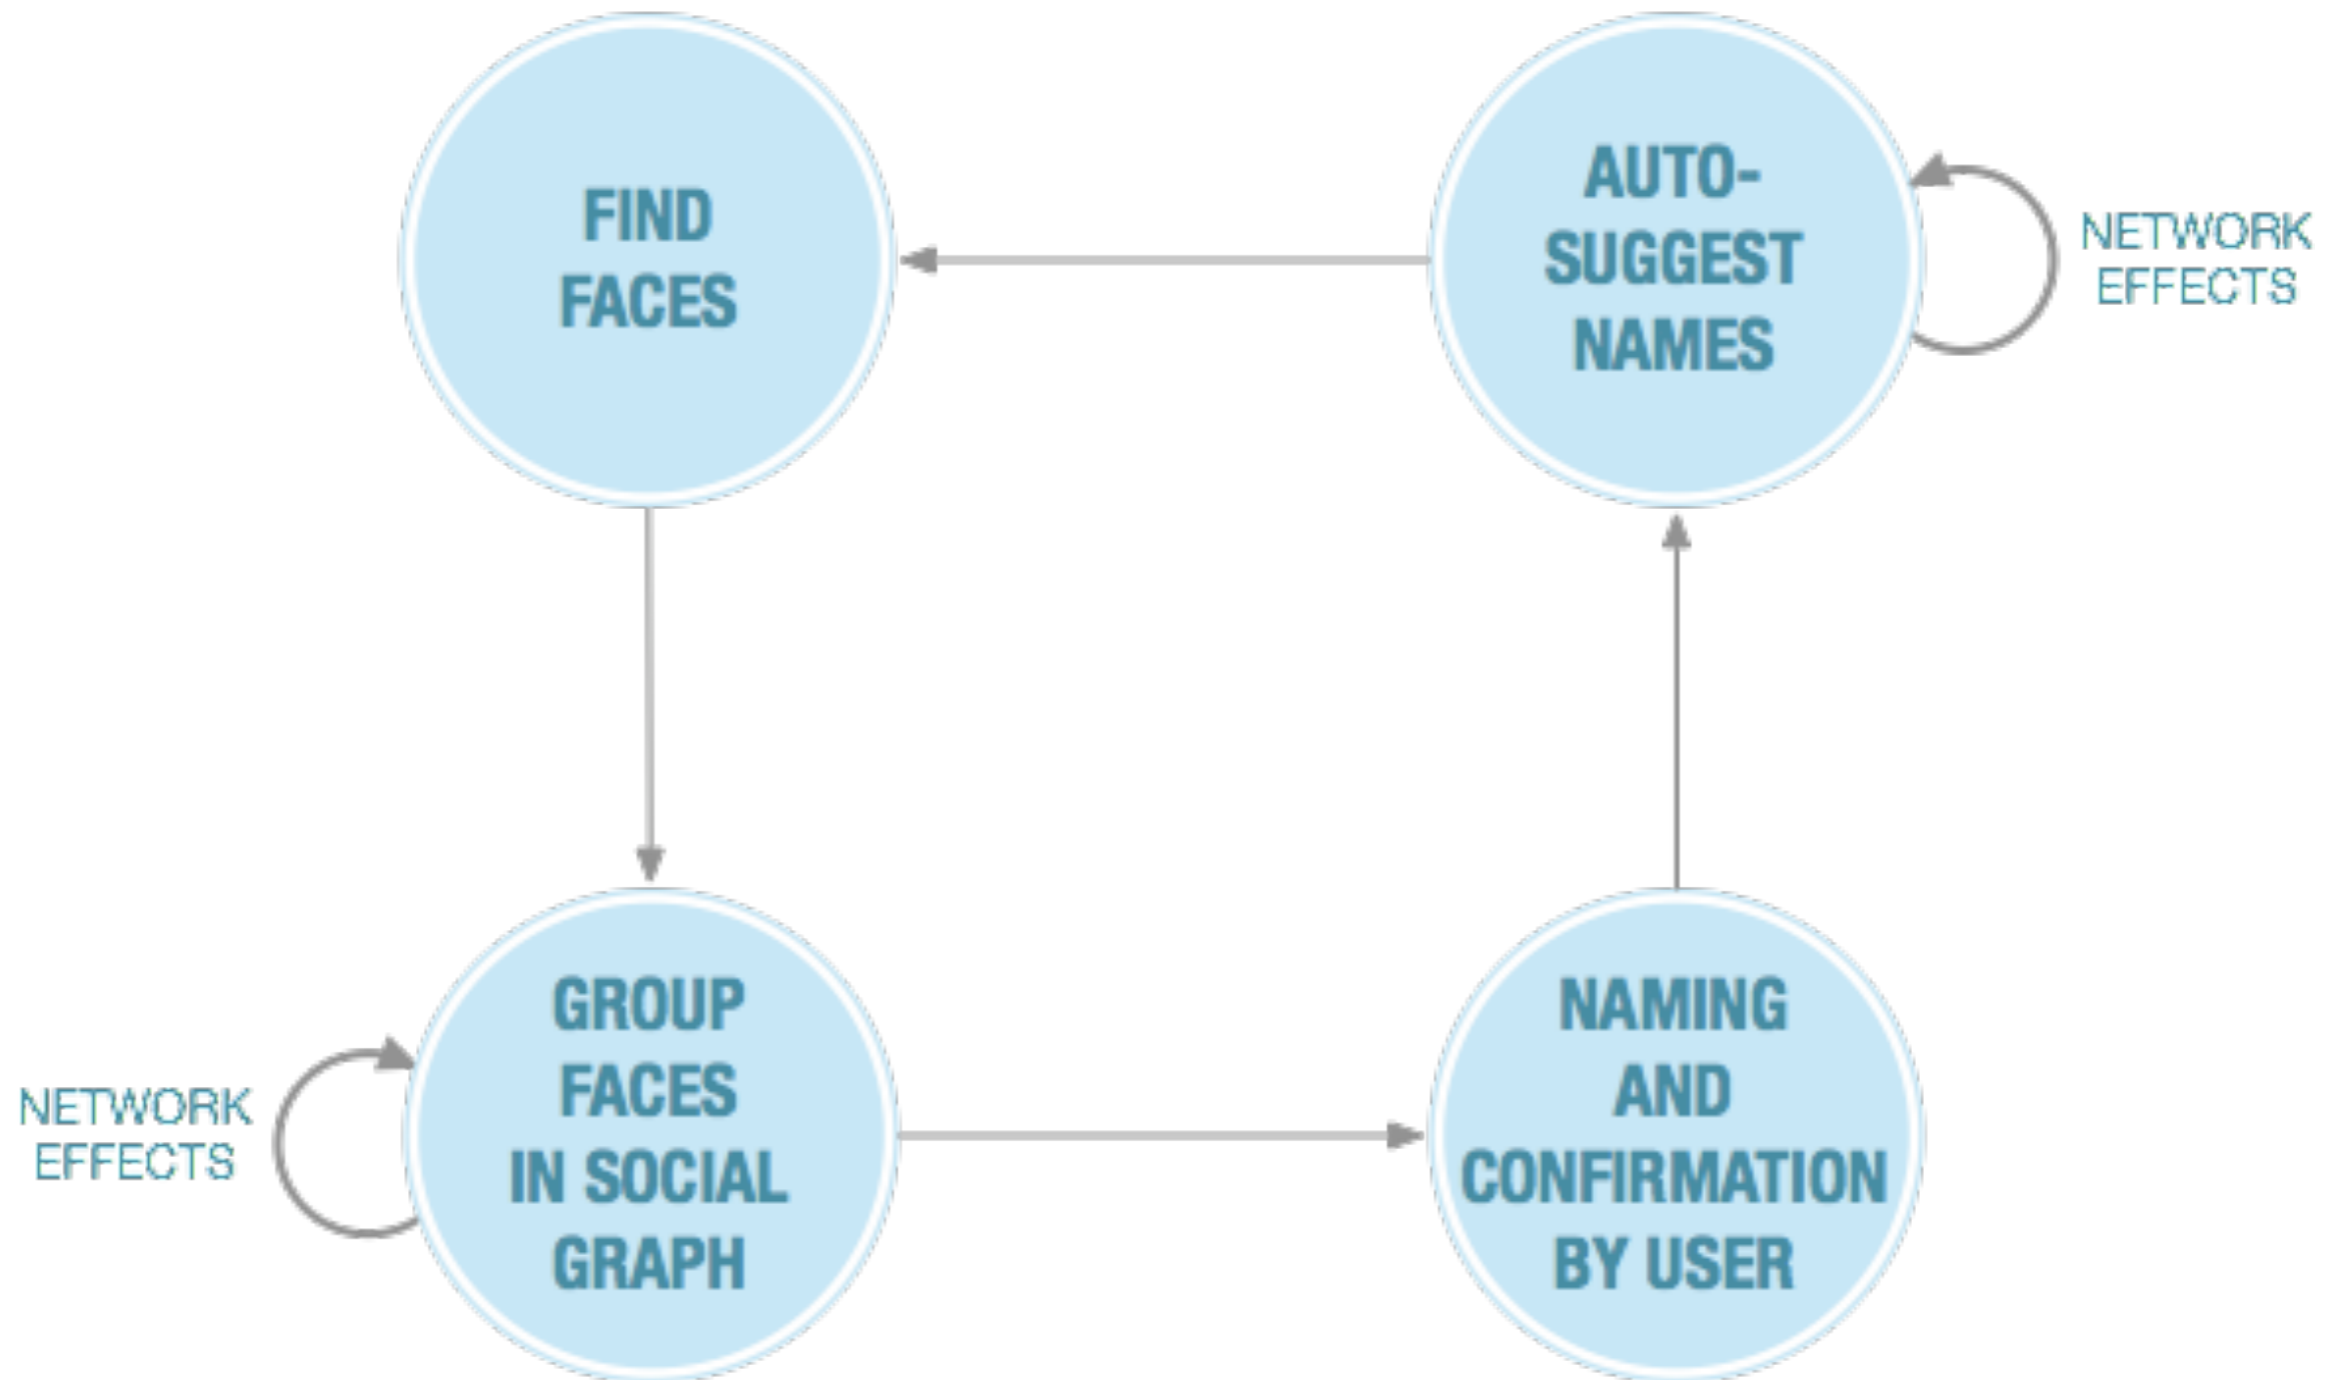

Network effects: cross-domain data sets

Polar Rose