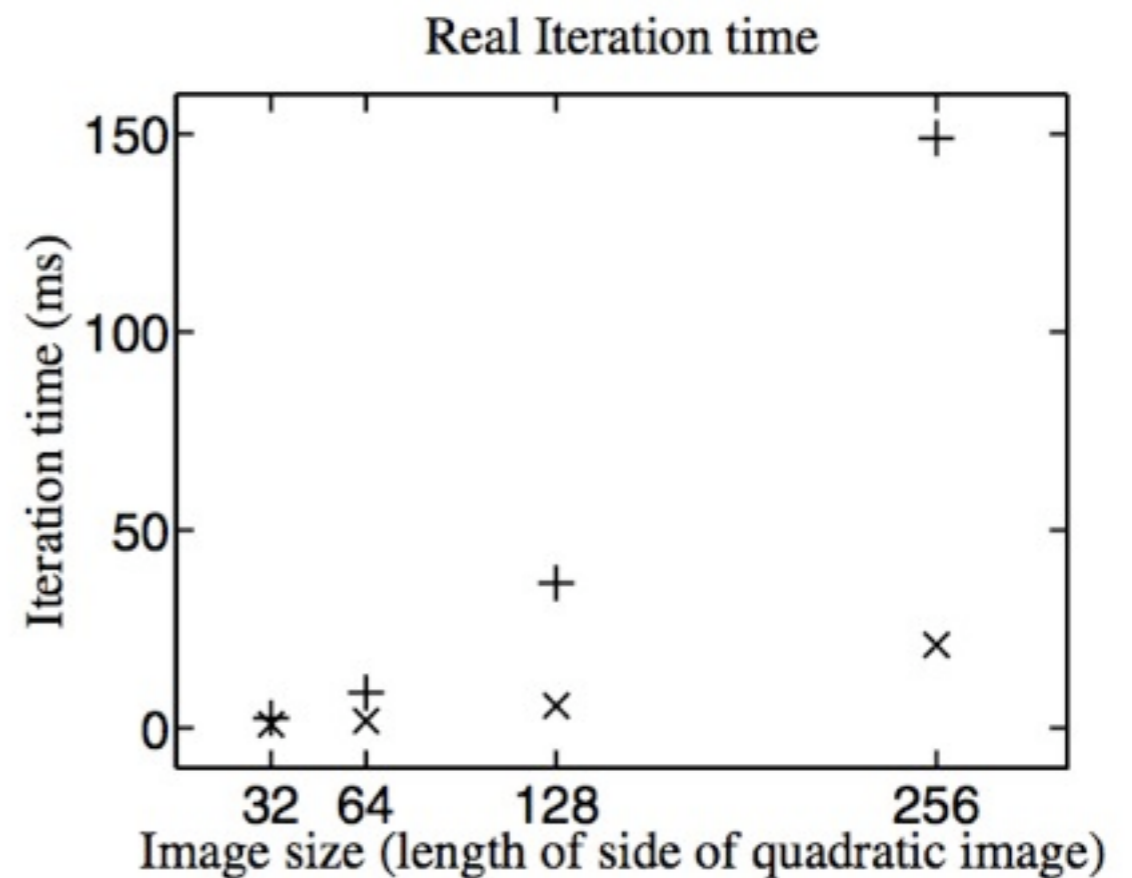

Pre-computation of image inner products. (for Hessian)

Other things

✿ Lookalikes

✿ Visual navigation of faces
("more loke this")

polarbot found...

Showing 1 - 20 of 8058

In total around 15% of our database machine tagged with conservative distance threshold.